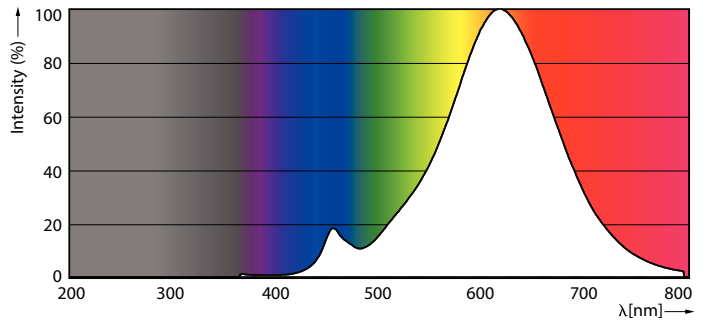

LEDbulb 60W E27 827 CL A60 ND