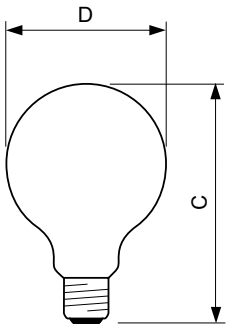

Product data

General Information		Power (Nom)	
Cap-Base	E27 [E27]		7 W
EU RoHS compliant	Yes	Lamp Current (Nom)	60 mA
Nominal Lifetime (Nom)	15000 h	Wattage Equivalent	60 W
Switching Cycle	20000X	Starting Time (Nom)	0.5 s
Flux measurement reference	Sphere	Warm Up Time to 60% Light (Nom)	0.5 s
		Power Factor (Nom)	0.51
		Voltage (Nom)	220-240 V
Light Technical		Temperature	
Color Code	827 [CCT of 2700K]	T-Case Maximum (Nom)	45 °C
Luminous Flux (Nom)	806 lm		
Color Designation	Warm White (WW)	Controls and Dimming	
Correlated Color Temperature (Nom)	2700 K	Dimmable	No
Luminous Efficacy (rated) (Nom)	115.00 lm/W		
Color Consistency	<6	Mechanical and Housing	
Color Rendering Index (Nom)	80	Bulb Finish	Clear
LLMF At End Of Nominal Lifetime (Nom)	70 %	Bulb Shape	G93 [G 93mm]
Operating and Electrical			
Input Frequency	50 to 60 Hz		

CorePro Glass LED bulbs

Approval and Application

Energy Efficiency Class	E
Energy Consumption kWh/1000 h	7 kWh
EPREL Registration Number	400289

Product Data

Full product code	87195143467200
Order product name	CorePro LEDBulbND 7-60W E27 G93 827 CL G

EAN/UPC - Product	8719514346772
Order code	929001387992
Numerator - Quantity Per Pack	1
Numerator - Packs per outer box	6
Material Nr. (12NC)	929001387992
Net Weight (Piece)	0.070 kg

Dimensional drawing