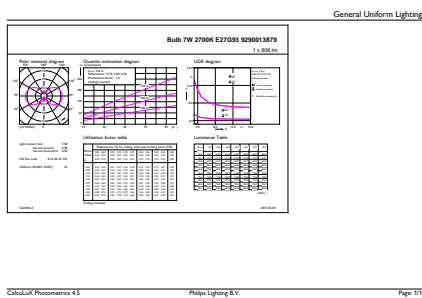

Photometric data

LEDbulb 60W E27 827 CL G93 ND