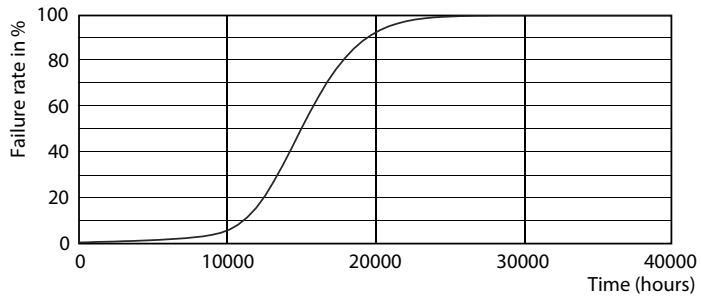

CorePro Glass LED bulbs

Lifetime

LEDbulb 60W E27 827 CL A60 ND