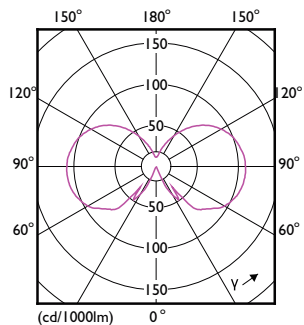

Product data

General Information		Power (Nom)	
Cap-Base	E27 [E27]		7 W
EU RoHS compliant	Yes	Lamp Current (Nom)	60 mA
Nominal Lifetime (Nom)	15000 h	Wattage Equivalent	60 W
Switching Cycle	20000X	Starting Time (Nom)	0.5 s
Flux measurement reference	Sphere	Warm Up Time to 60% Light (Nom)	0.5 s
		Power Factor (Nom)	0.51
		Voltage (Nom)	220-240 V
Light Technical		Temperature	
Color Code	827 [CCT of 2700K]	T-Case Maximum (Nom)	45 °C
Luminous Flux (Nom)	806 lm		
Color Designation	Warm White (WW)	Controls and Dimming	
Correlated Color Temperature (Nom)	2700 K	Dimmable	No
Luminous Efficacy (rated) (Nom)	115.00 lm/W		
Color Consistency	<6	Mechanical and Housing	
Color Rendering Index (Nom)	80	Bulb Finish	Clear
LLMF At End Of Nominal Lifetime (Nom)	70 %	Bulb Shape	G93 [G 93mm]
Operating and Electrical			
Input Frequency	50 to 60 Hz		

Bulb G93 230V 7-60W 806lm 2700K E27 ND

Product	D	C
CorePro LEDBulbND 7-60W E27 G93 827 CL G	95 mm	140 mm

Photometric data

LEDbulb 60W E27 827 CL G93 ND

LEDbulb 60W E27 827 CL A60 ND

LEDbulb 60W E27 827 CL A60 ND