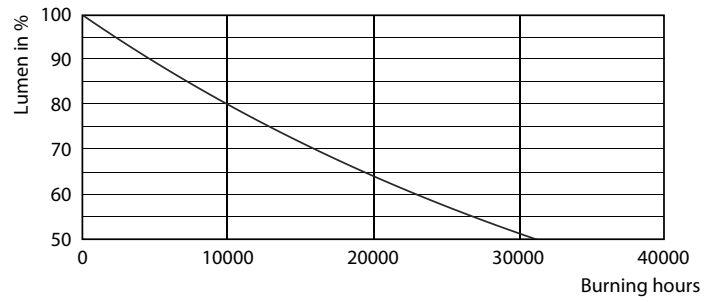

LEDbulb 60W E27 827 CL A60 ND