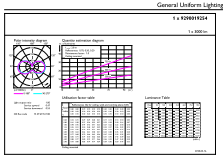

TrueForce Core LED Public (Urbanistica/Strada- HPL/SON)

Fotometrie

LED TForce Core PT 30-27W E27 others frosted 840 ND