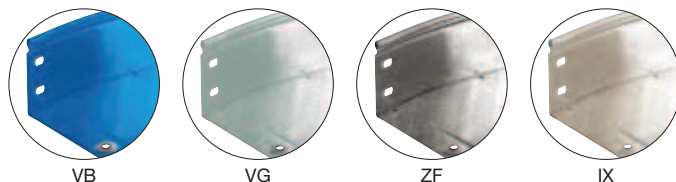

SISTEMA DI PASSERELLE E CANALI AD INCASTRO

CABLE TRAYS AND CABLE TRUNKINGS SYSTEM WITH SLIDE IN

ACCESSORI / FITTINGS

Curva piana a 90° - CPO 90 90° Horizontal elbow - CPO 90

In acciaio zincato Sendzimir (ZS).
In acciaio zincato Sendzimir e verniciato con resine epossipoliestere colore blu (VB) o grigio RAL 7035 (VG).
In acciaio zincato a caldo per immersione dopo lavorazione (ZF).
In acciaio Inox - AISI 304 (IX).

In *Sendzimir galvanized steel* (ZS).
In *Sendzimir galvanized steel and painted with epoxy-polyester resin, electrical blue colour* (VB) or *gray RAL 7035* (VG).
In *hot galvanized steel after machining* (ZF).
In *stainless steel - AISI 304* (IX).

A norme CEI EN 50085-1, 50085-2-1 / CEI EN Standard 50085-1, 50085-2-1
Conforme CEI EN 61537 / In according to CEI EN 61537

VB

VG

ZF

IX