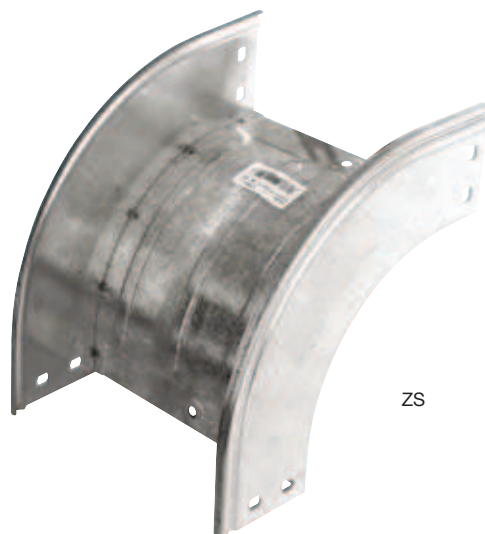

## CABLE TRAYS AND CABLE TRUNKINGS SYSTEM WITH SLIDE IN

#### Curva in discesa a 90° - CD 90 90° Falling elbow - CD 90

In acciaio zincato Sendzimir (ZS).  
In acciaio zincato Sendzimir e verniciato con resine epossipoliestere colore blu (VB) o grigio RAL 7035 (VG).  
In acciaio zincato a caldo per immersione dopo lavorazione (ZF).  
In acciaio Inox - AISI 304 (IX).

In *Sendzimir galvanized steel* (ZS).  
In *Sendzimir galvanized steel and painted with epoxy-polyester resin, electrical blue colour (VB) or gray RAL 7035 (VG)*.  
In *hot galvanized steel after machining* (ZF).  
In *stainless steel - AISI 304 (IX)*.